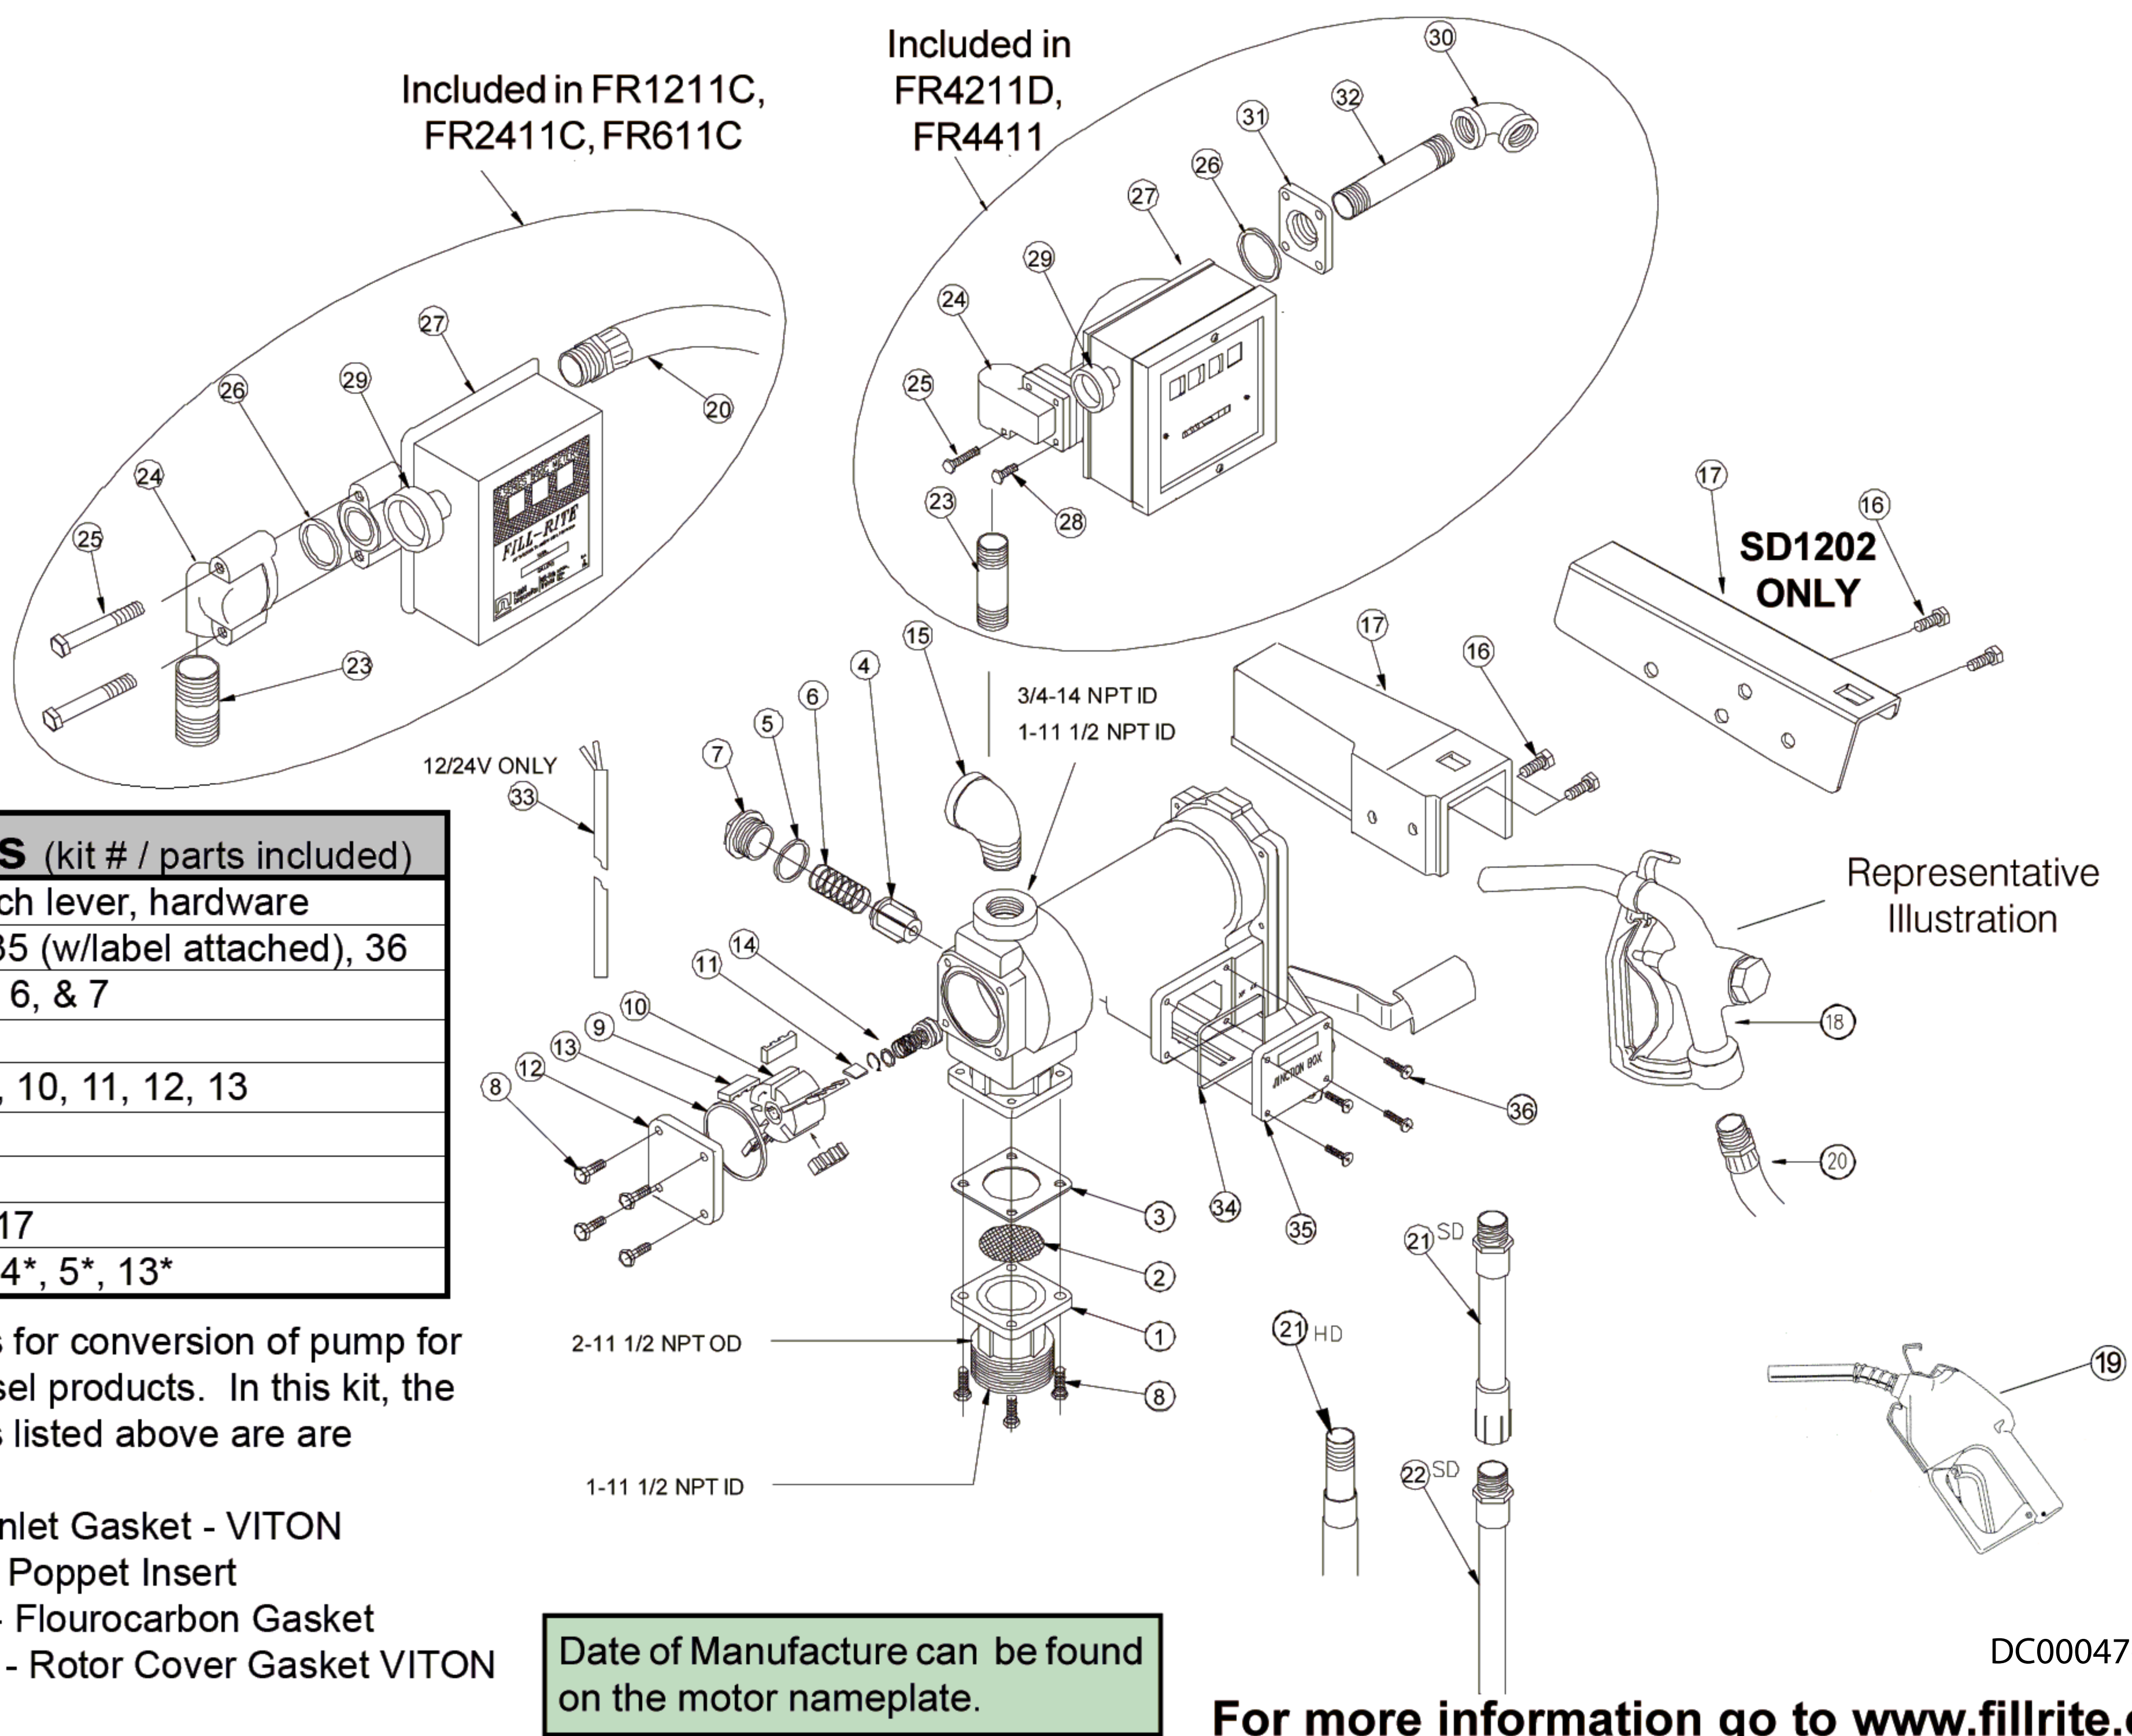

Repair Kits (kit # / parts included)
KIT120SW: Switch lever, hardware
KIT120JC: 34, 35 (w/label attached), 36
KIT120BV: 4, 5, 6, & 7
KIT120SL: 14
KIT120RG: 8, 9, 10, 11, 12, 13
KIT120BG: 1, 8
KIT120SG: 2, 3
KIT120NB: 16, 17
KIT120BD*: 3*, 4*, 5*, 13*

*KIT120BD kit is for conversion of pump for use with BioDiesel products. In this kit, the wetted materials listed above are changed to:
 3 - 100F0792 - Inlet Gasket - VITON
 4 - 1200F2758 - Poppet Insert
 5 - 1200G9290 - Fluorocarbon Gasket
 13 - 1200F6538 - Rotor Cover Gasket VITON

Date of Manufacture can be found on the motor nameplate.

For more information go to www.fillrite.com

DC000476-000

Repair Kits (kit # / parts included)
KIT120SW: Switch lever, hardware
KIT120JC: 34, 35 (w/label attached), 36
KIT120BV: 4, 5, 6, & 7
KIT120SL: 14
KIT120RG: 8, 9, 10, 11, 12, 13
KIT120BG: 1, 8
KIT120SG: 2, 3
KIT120NB: 16, 17
KIT120BD*: 3*, 4*, 5*, 13*

Date of Manufacture can be found on the motor nameplate.

For more information go to www.fillrite.com

DC000476-000